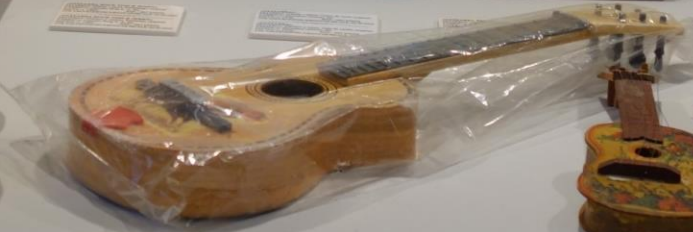

YAMAHA
1950-1951
125 cc
1000 cc
1950-1951
125 cc
1000 cc

YAMAHA
1950-1951
125 cc
1000 cc
1950-1951
125 cc
1000 cc

YAMAHA
1950-1951
125 cc
1000 cc
1950-1951
125 cc
1000 cc

TRICYCLE
MADE IN THE 1930s
MADE IN THE USA
MADE IN THE USA
MADE IN THE USA

TRICYCLE
MADE IN THE 1930s
MADE IN THE USA
MADE IN THE USA
MADE IN THE USA

Small informational cards are placed below each guitar, providing details about the instrument and its manufacturer.

LEGGI IL MUSEO DI MONTENAPOLEONE
MUSEO DI MONTENAPOLEONE
MUSEO DI MONTENAPOLEONE
MUSEO DI MONTENAPOLEONE
MUSEO DI MONTENAPOLEONE